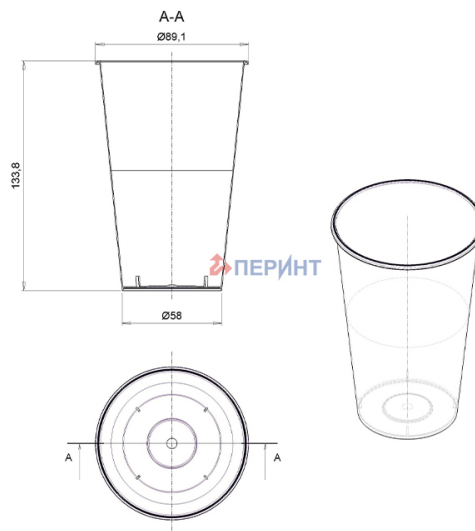

Cup 500ml/ 90mm

Product code: 00040775

Volume, ml	500
Lid size, mm	90
Height, mm	133,8
Base shape	Round
Side wall shape	Straight
Types of closures	-
Types of lids	-
IML on body	Yes
IML on the lid	-

Minimum order quantity	Body	Set
Pieces per box	512	512
Logistics	Body	Set
Pieces per box	512	512
Box size (mm)	600x400x255	600x400x255
Box weight with product (kg)	8,3	8,3
Volume (m3)	0,072	0,072
Quantity of boxes (pcs)	1	1
Quantity in pallet (pcs)	14 336	14 336
Pallet weight with goods (kg)	254	254
Pallet height with goods (m)	1,94	1,94