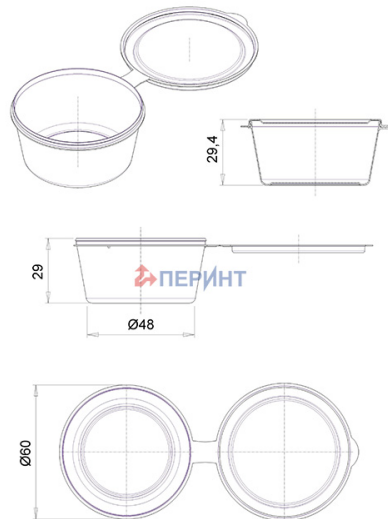

Sause cup with external closure lid 50ml

Product code: 00040182

Volume, ml	50
Lid size, mm	62
Height, mm	31
Base shape	Round
Side wall shape	Straight
Types of closures	-
Types of lids	Folding
IML on body	-
IML on the lid	-

Minimum order quantity	Set
Pieces per box	1 040
Logistics	Set
Pieces per box	1 040
Box size (mm)	600x400x185
Box weight with product (kg)	5,8
Volume (m3)	0,052
Quantity of boxes (pcs)	1
Quantity in pallet (pcs)	41 600
Pallet weight with goods (kg)	252
Pallet height with goods (m)	2