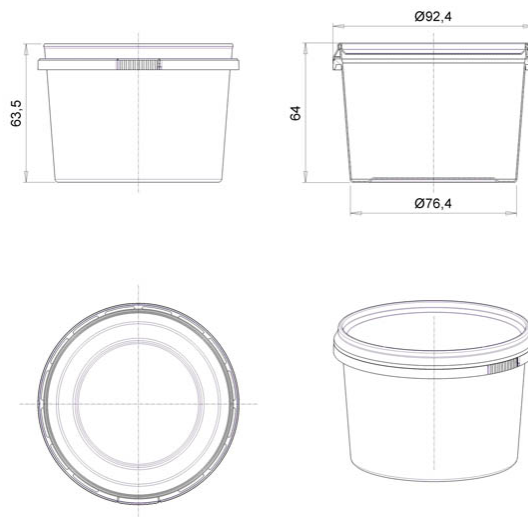

## Round container 280ml/ 93mm tamper evident

Product code: 00028141

Volume, ml	280
Lid size, mm	93
Height, mm	65
Base shape	Round
Side wall shape	Straight
Types of closures	Tamper evident
Types of lids	Leakproof
IML on body	Yes
IML on the lid	Yes

Minimum order quantity	Body	Lid	Set
Pieces per box	560	1 120	1 120
Logistics	Body	Lid	Set
Pieces per box	560	1 120	1 120
Box size (mm)	600x400x295	600x400x145	-
Box weight with product (kg)	7,6	5,3	20,4
Volume (m3)	0,084	0,041	0,209
Quantity of boxes (pcs)	2	1	3
Quantity in pallet (pcs)	15 680	58 240	-
Pallet weight with goods (kg)	234	296	-
Pallet height with goods (m)	2,22	2,04	-