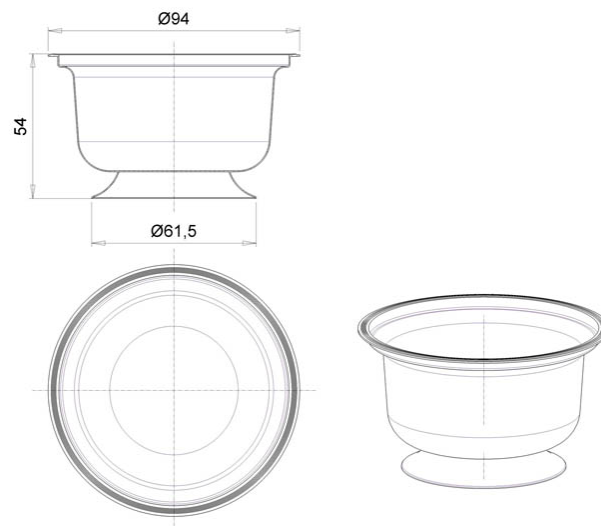

Round container 160ml/ 96mm sealing

Product code: 00028123

Volume, ml	160
Lid size, mm	96
Height, mm	54
Base shape	Round
Side wall shape	Dessert bowl
Types of closures	Heat Sealing
Types of lids	-
IML on body	-
IML on the lid	-

Minimum order quantity	Body	Lid	Set
Pieces per box	700	1 400	1 400
Logistics	Body	Lid	Set
Pieces per box	700	1 400	1 400
Box size (mm)	540x365x435	600x400x295	-
Box weight with product (kg)	6,1	8	20,1
Volume (m3)	0,101	0,084	0,286
Quantity of boxes (pcs)	2	1	3
Quantity in pallet (pcs)	11 200	39 200	-
Pallet weight with goods (kg)	118	245	-
Pallet height with goods (m)	1,89	2,215	-