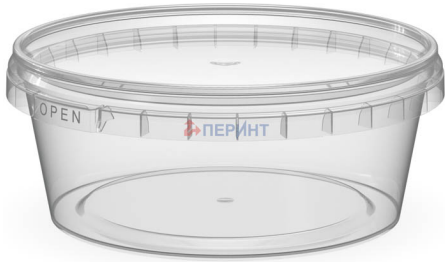

Round container 340ml/ 122mm tamper evident

Product code: 00028211

Volume, ml	340
Lid size, mm	122
Height, mm	49
Base shape	Round
Side wall shape	Straight
Types of closures	Tamper evident
Types of lids	Leakproof
IML on body	-
IML on the lid	Yes

Minimum order quantity	Body	Lid	Set
Pieces per box	270	540	540
Logistics	Body	Lid	Set
Pieces per box	270	540	540
Box size (mm)	600x400x295	600x400x145	-
Box weight with product (kg)	4,6	5,4	14,6
Volume (m3)	0,084	0,041	0,209
Quantity of boxes (pcs)	2	1	3
Quantity in pallet (pcs)	7 560	28 080	-
Pallet weight with goods (kg)	150	304	-
Pallet height with goods (m)	2,22	2,04	-