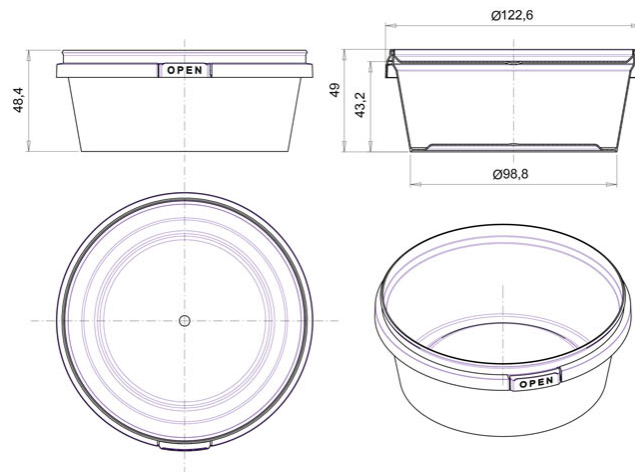

Round container 340ml/ 122mm tamper evident

Product code: 00028211

Volume, ml	340
Lid size, mm	122
Height, mm	49
Base shape	Round
Side wall shape	Straight
Types of closures	Tamper evident
Types of lids	Leakproof
IML on body	-
IML on the lid	Yes

Minimum order quantity	Body	Lid	Set
Pieces per box	270	540	540
Logistics	Body	Lid	Set
Pieces per box	270	540	540
Box size (mm)	600x400x295	600x400x145	-
Box weight with product (kg)	4,6	5,4	14,6
Volume (m3)	0,084	0,041	0,209
Quantity of boxes (pcs)	2	1	3
Quantity in pallet (pcs)	7 560	28 080	-
Pallet weight with goods (kg)	150	304	-
Pallet height with goods (m)	2,22	2,04	-