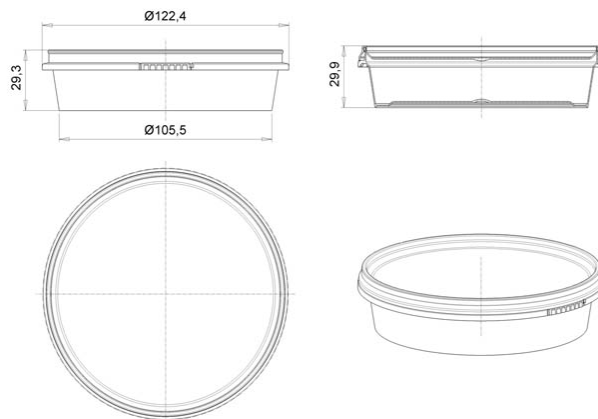

Round container 200ml/ 122mm tamper evident

Product code: 00028139

Volume, ml	200
Lid size, mm	122
Height, mm	31
Base shape	Round
Side wall shape	Straight
Types of closures	Tamper evident
Types of lids	Leakproof
IML on body	-
IML on the lid	Yes

Minimum order quantity	Body	Lid	Set
Pieces per box	540	540	540
Logistics	Body	Lid	Set
Pieces per box	540	540	540
Box size (mm)	600x400x315	600x400x145	-
Box weight with product (kg)	6,6	5,4	12
Volume (m3)	0,089	0,041	0,13
Quantity of boxes (pcs)	1	1	2
Quantity in pallet (pcs)	12 960	28 080	-
Pallet weight with goods (kg)	179	304	-
Pallet height with goods (m)	2,04	2,04	-