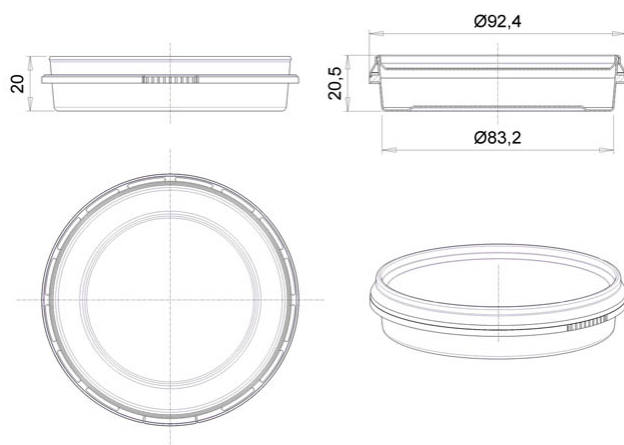

## Round container 75ml/ 93mm tamper evident

Product code: 00028150

Volume, ml	75
Lid size, mm	93
Height, mm	21
Base shape	Round
Side wall shape	Straight
Types of closures	Tamper evident
Types of lids	Leakproof
IML on body	-
IML on the lid	Yes

Minimum order quantity	Body	Lid	Set
Pieces per box	560	1 120	1 120
Logistics	Body	Lid	Set
Pieces per box	560	1 120	1 120
Box size (mm)	600x400x215	600x400x145	-
Box weight with product (kg)	3,8	5,3	12,9
Volume (m3)	0,061	0,041	0,163
Quantity of boxes (pcs)	2	1	3
Quantity in pallet (pcs)	17 920	58 240	-
Pallet weight with goods (kg)	143	296	-
Pallet height with goods (m)	1,87	2,04	-