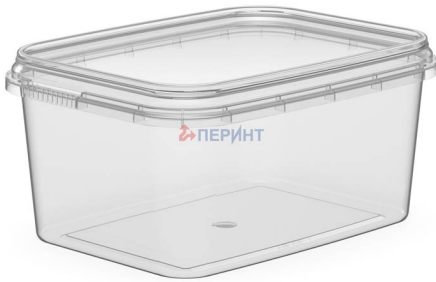

Rectangular container 400ml/ 91mm tamper evident

Product code: 00028170

Volume, ml	400
Lid size, mm	91
Height, mm	58
Base shape	Rectangular
Side wall shape	Straight
Types of closures	Tamper evident
Types of lids	Leakproof
IML on body	-
IML on the lid	Yes

Minimum order quantity	Body	Lid	Set
Pieces per box	500	1 000	1 000
Logistics	Body	Lid	Set
Pieces per box	500	1 000	1 000
Box size (mm)	580x370x295	600x400x185	-
Box weight with product (kg)	8,6	8,1	25,3
Volume (m3)	0,075	0,052	0,202
Quantity of boxes (pcs)	2	1	3
Quantity in pallet (pcs)	14 000	40 000	-
Pallet weight with goods (kg)	263	344	-
Pallet height with goods (m)	2,215	2	-