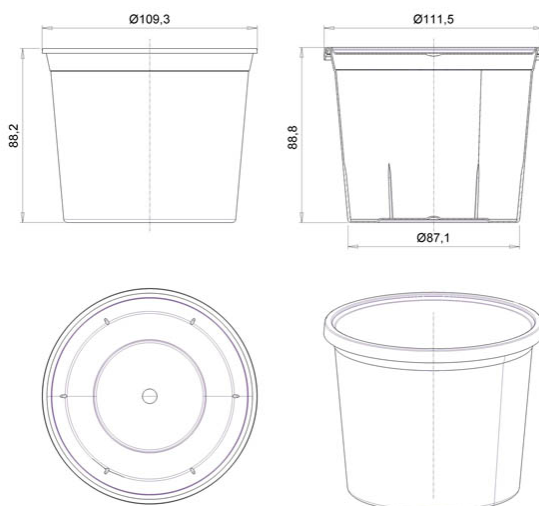

Round container 600ml/ 112mm

Product code: 00028149

Volume, ml	600
Lid size, mm	112
Height, mm	89
Base shape	Round
Side wall shape	Straight
Types of closures	-
Types of lids	Leakproof
IML on body	-
IML on the lid	-

Minimum order quantity	Body	Lid	Set
Pieces per box	400	800	800
Logistics	Body	Lid	Set
Pieces per box	400	800	800
Box size (mm)	600x400x295	600x400x225	-
Box weight with product (kg)	8,6	6,1	23,2
Volume (m3)	0,084	0,064	0,232
Quantity of boxes (pcs)	2	1	3
Quantity in pallet (pcs)	11 200	25 600	-
Pallet weight with goods (kg)	262	216	-
Pallet height with goods (m)	1,93	1,95	-