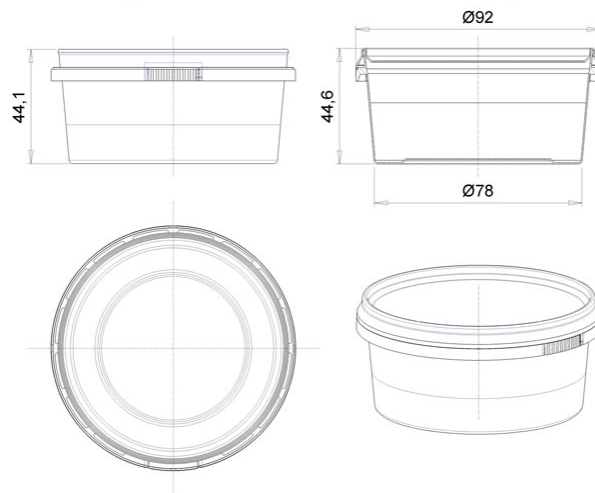

Round container 180ml/ 93mm tamper evident

Product code: 00028138

Volume, ml	180
Lid size, mm	93
Height, mm	44
Base shape	Round
Side wall shape	Straight
Types of closures	Tamper evident
Types of lids	Leakproof
IML on body	Yes
IML on the lid	Yes

Minimum order quantity	Body	Lid	Set
Pieces per box	560	1 120	1 120
Logistics	Body	Lid	Set
Pieces per box	560	1 120	1 120
Box size (mm)	600x400x255	600x400x145	-
Box weight with product (kg)	6,3	5,3	17,9
Volume (m3)	0,072	0,041	0,185
Quantity of boxes (pcs)	2	1	3
Quantity in pallet (pcs)	15 680	58 240	-
Pallet weight with goods (kg)	198	296	-
Pallet height with goods (m)	1,94	2,04	-