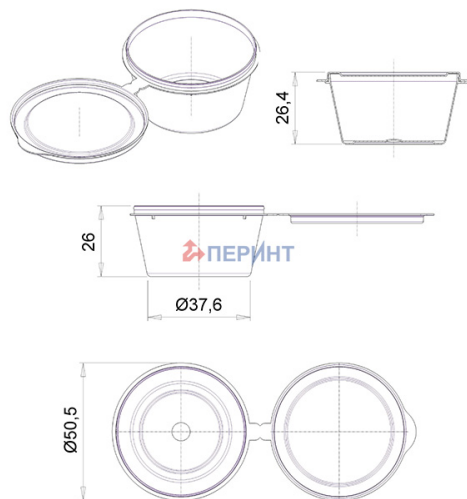

Sause cup with external closure lid 30ml

Product code: 00040181

Volume, ml	30
Lid size, mm	51
Height, mm	30
Base shape	Round
Side wall shape	Straight
Types of closures	-
Types of lids	Folding
IML on body	-
IML on the lid	-

Minimum order quantity	Set
Pieces per box	2 000
Logistics	Set
Pieces per box	2 000
Box size (mm)	600x400x225
Box weight with product (kg)	7,3
Volume (m3)	0,064
Quantity of boxes (pcs)	1
Quantity in pallet (pcs)	64 000
Pallet weight with goods (kg)	256
Pallet height with goods (m)	1,95