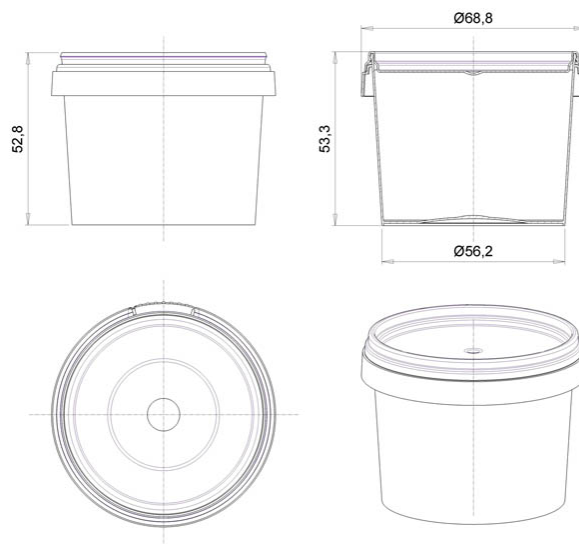

Round container 120ml/ 69mm tamper evident

Product code: 00028133

Volume, ml	120
Lid size, mm	69
Height, mm	53
Base shape	Round
Side wall shape	Straight
Types of closures	Tamper evident
Types of lids	Leakproof
IML on body	Yes
IML on the lid	Yes

Minimum order quantity	Body	Lid	Set
Pieces per box	900	900	900
Logistics	Body	Lid	Set
Pieces per box	900	900	900
Box size (mm)	600x400x295	360x300x130	-
Box weight with product (kg)	8	2,4	10,4
Volume (m3)	0,084	0,017	0,101
Quantity of boxes (pcs)	1	1	2
Quantity in pallet (pcs)	25 200	75 600	-
Pallet weight with goods (kg)	247	223	-
Pallet height with goods (m)	2,22	1,97	-