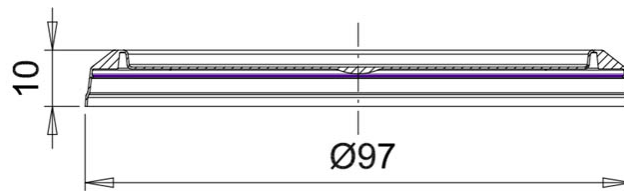

Snap-on lid 95mm

Product code: 00028198

Volume, ml	-
Lid size, mm	95
Height, mm	-
Base shape	Round
Side wall shape	-
Types of closures	Heat Sealing
Types of lids	-
IML on body	-
IML on the lid	Yes

Minimum order quantity	Lid	Set
Pieces per box	2 160	2 160
Logistics	Lid	Set
Pieces per box	2 160	2 160
Box size (mm)	600x400x295	600x400x295
Box weight with product (kg)	8,8	8,8
Volume (m3)	0,084	0,084
Quantity of boxes (pcs)	1	1
Quantity in pallet (pcs)	60 480	60 480
Pallet weight with goods (kg)	267	267
Pallet height with goods (m)	2,04	2,04