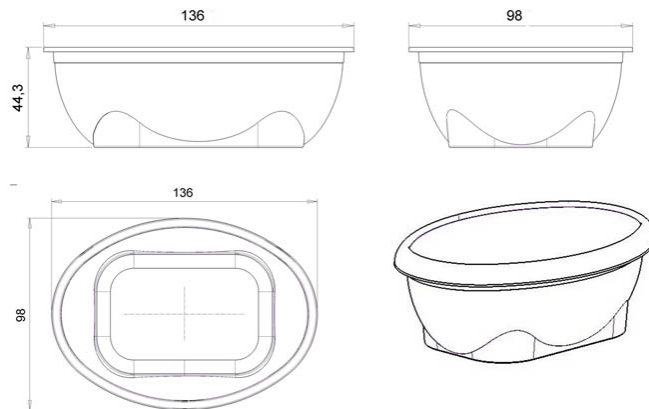

## Oval container 280ml/ 98mm sealing

Product code: 00028125

Volume, ml	280
Lid size, mm	98
Height, mm	44,5
Base shape	Oval
Side wall shape	Boat shape
Types of closures	Heat Sealing
Types of lids	Snap-on lid
IML on body	-
IML on the lid	-

Minimum order quantity	Body	Lid	Set
Pieces per box	720	720	720
Logistics	Body	Lid	Set
Pieces per box	720	720	720
Box size (mm)	600x400x315	600x400x215	-
Box weight with product (kg)	8,4	5,8	14,2
Volume (m3)	0,089	0,061	0,15
Quantity of boxes (pcs)	1	1	2
Quantity in pallet (pcs)	17 280	23 040	-
Pallet weight with goods (kg)	224	206	-
Pallet height with goods (m)	2,04	1,87	-